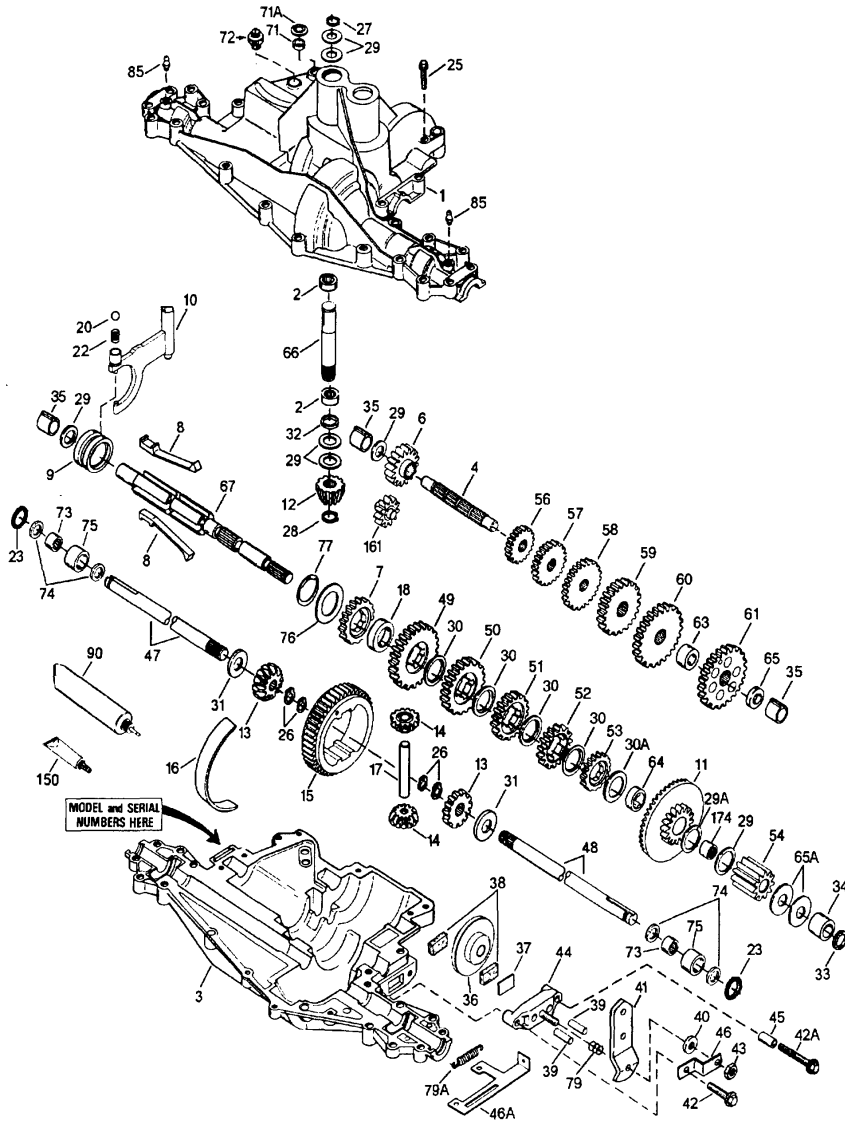

p940.2 940-940-007 / Transaxle

ILLUSTRATION SHOWS TYPICAL PARTS ONLY. ORDER BY PART NUMBER. PARTS NOT LISTED ARE SUPPLIED BY OEM.

Part List

p940.2 940-940-007 / Transaxle

REF #	ITEM #	DESCRIPTION	QTY	REMARK
1	772121	Transaxle Cover	1	
2	780086A	Needle Bearing	2	
3	770115	Transaxle Case	1	
4	776276A	Countershaft	1	
6	778281	Spur Gear (16 teeth)	1	
7	778122A	Spur Gear (22 teeth)	1	
8	792160	Shift Key	4	
9	784352	Shift Collar	1	
10	784365A	Shift Rod & Fork	1	
11	778261	Bevel Gear & Bearing	1	(44/16 teeth) Incl. 174
12	778262	Bevel Pinion (14 teeth)	1	
13	778221	Bevel Gear (16 teeth)	2	
14	778068	Differential Pinion	2	
15	778260	Ring Gear	1	
16	786150	Bearing Strip	1	
17	786139	Drive Pin	1	
18	786147	Neutral Spacer	1	
20	792139	Ball (3/8" dia.)	1	
22	792142	Spring	1	
23	788061	Seal Ring	2	
25	792073A	Screw, 1/4-20 x 1-1/4"	17	
26	792125	Retaining Ring (Pkg. of 2)	4	
27	792035	Retaining Ring	1	
28	788040	Retaining Ring	1	
29	780072	Washer	7	
30	780108	Washer	4	
31	780001	Washer	2	
32	792001	"O" Ring	1	
33	788076	"O" Ring	1	
34	780159	Bushing	1	
35	780185	Bushing	3	
36	790071	Brake Disk	1	
37	790007	Brake Pad Plate	1	
38	790006	Brake Pad	2	
39	786026	Dowel Pin	2	
40	792076A	Washer	1	
41	790023A	Brake Lever	1	
42	792073A	Screw, 1/4-20 x 1-1/4"	2	
43	792075	Locknut, 5/16-24	1	
44	790025	Brake Pad Holder	1	
46	786086	Brake Lever Bracket	1	
47	774747	Axle (16-1/4" long)	1	
48	774888	Axle (11" long)	1	
49	778284	Spur Gear (26 teeth)	1	
50	778250	Spur Gear (27 teeth)	1	
51	778123A	Spur Gear (25 teeth)	1	
52	778122A	Spur Gear (22 teeth)	1	
54	778263	Spur Gear (11 teeth)	1	
56	778283	Spur Gear (14 teeth)	1	
57	778249	Spur Gear (23 teeth)	1	
58	778127A	Spur Gear (25 teeth)	1	
59	778128A	Spur Gear (28 teeth)	1	
61	778265	Spur Gear (34 teeth)	1	
65	780162	Washer	1	
65A	780160	Washer	2	
66	776299	Input Shaft (3.522" long)	1	
67	776352	Shifter & Brake Shaft	1	
71	788069	Square Cut Ring	1	
76	780090	Washer	1	
77	788078A	Inverted Retaining Ring (pkg. of 2)	1	
79	792144	Spring	1	
90	788067B	Grease (32 oz. btl. Bentonite grease)	1	
150	510334	Gasket Eliminator (Loctite #515)	1	
161	776302	Reverse Idler Assembly	1	
174	780085	Needle Bearing	1	